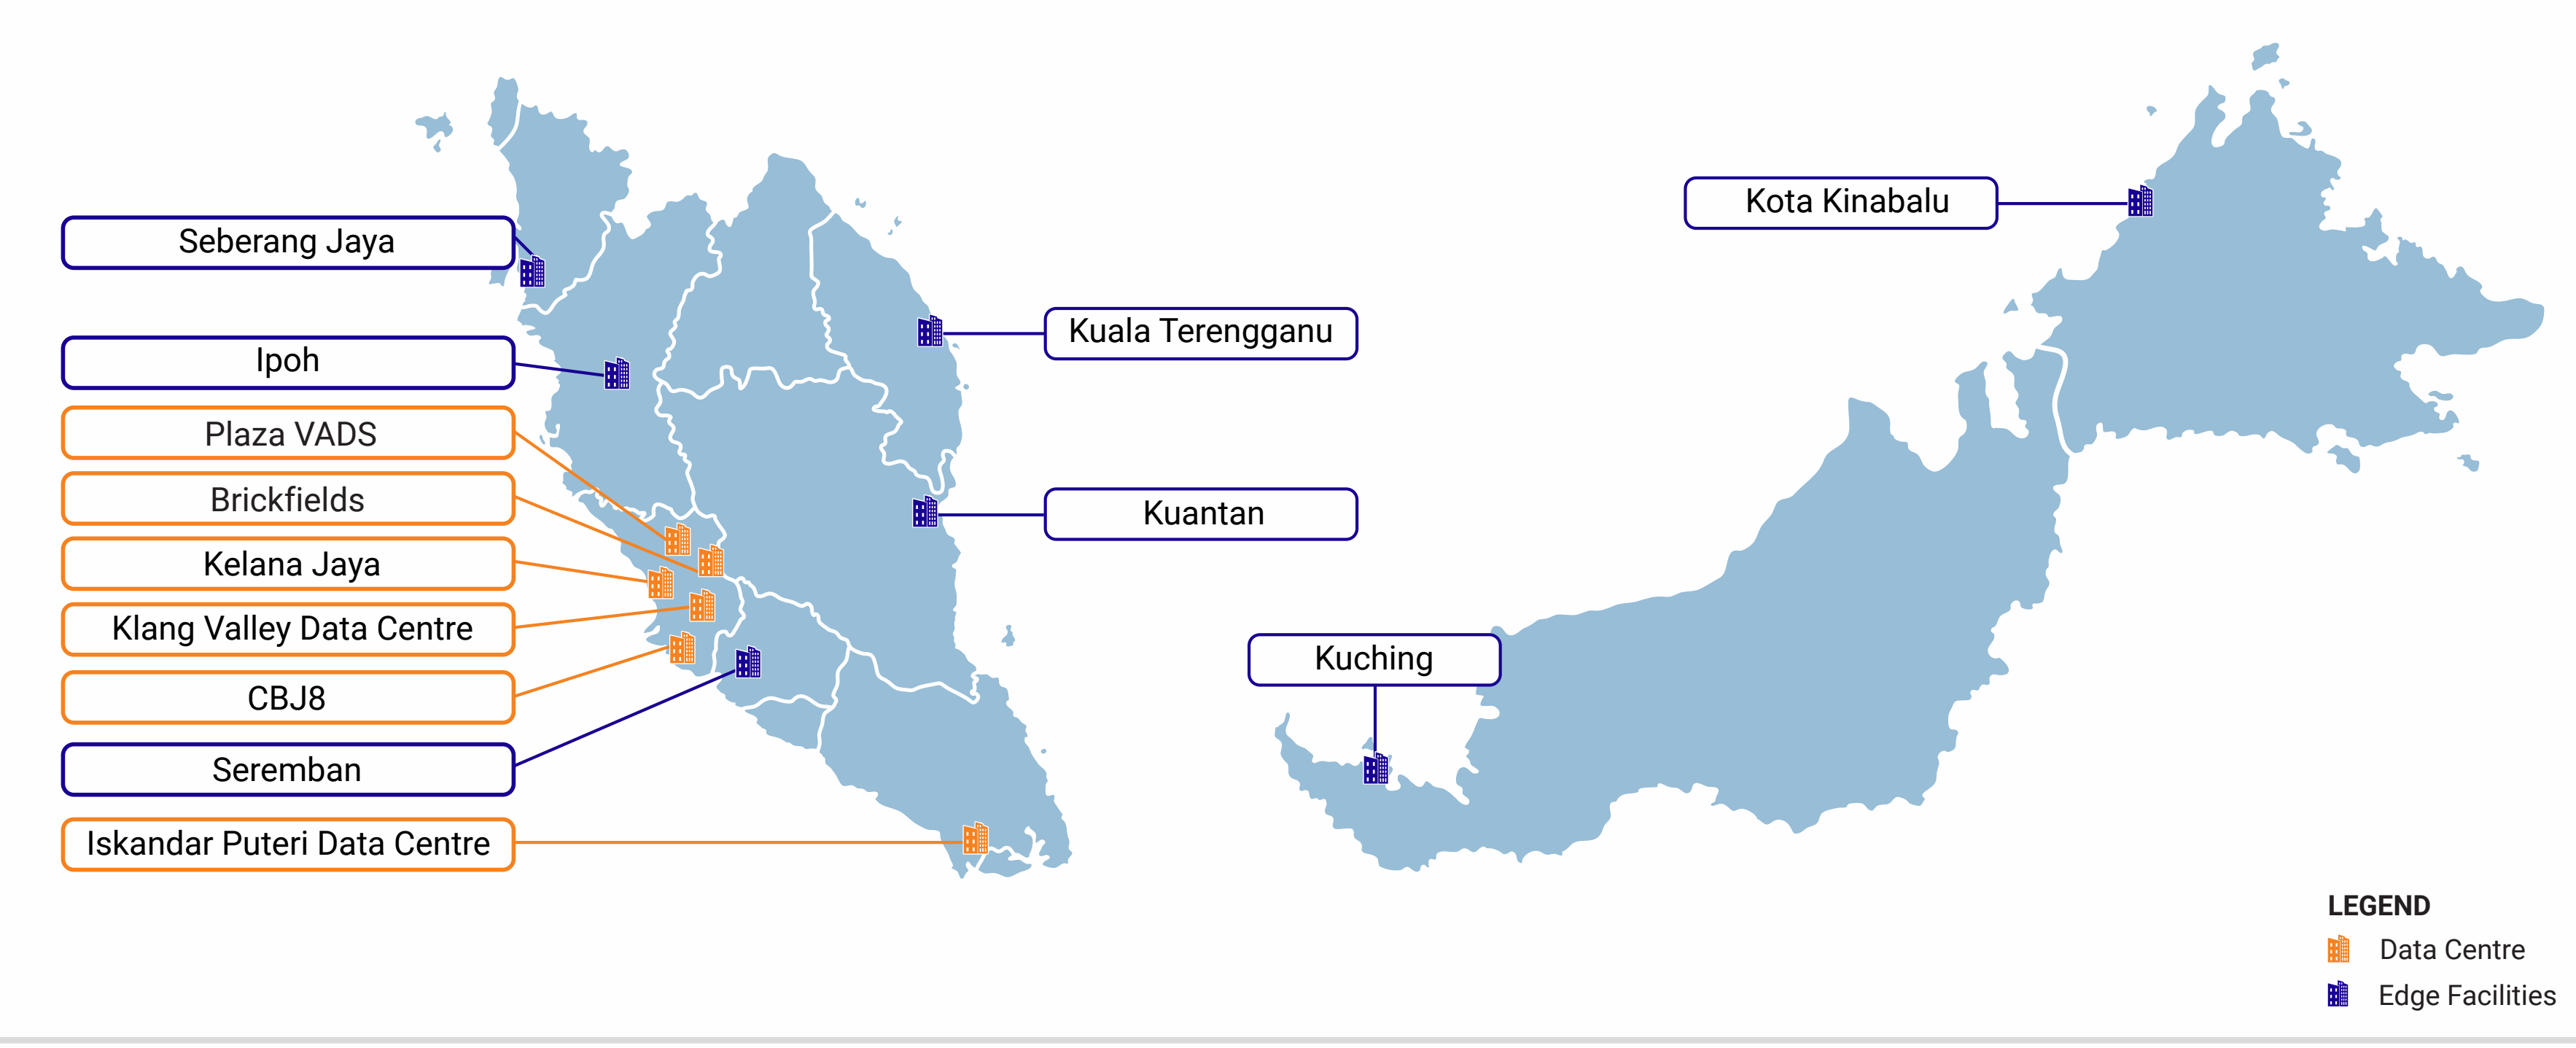

TM WORLDWIDE COVERAGE MAP

- Intelsat 20 68.5°E
- ABS2 75.0°E
- ABS2A 75.0°E
- Apstar 7 76.5°E
- G-Sat 30 83.0°E
- Mesat-3a 91.5°E
- Mesat-3a 91.5°E
- Asiasat 5 100.5°E
- Asiasat 7 105.5°E
- Asiasat 9 122.0°E
- Telstar 18 138.0°E
- Intelsat 19 166.0°E

- MAP ITEMS**
- Satellite
 - TM PoPs
 - Landing Point
 - TM CDN Node
Number represents CDN node coverage
 - Regional Data Centre

SUBMARINE CABLE SYSTEMS

	AFRICA	ASIA	EUROPE	MIDDLE EAST	NORTH AMERICA	OCEANIA
AAG		●			●	
APCN2		●				
BBG		●		●		
BDM		●				
CAHAYA MALAYSIA		●				
DMCS		●				
FLAG	●	●	●	●		
JUSCN		●			●	
MCT		●				
MDSCS		●				
NUGATE		●				
SAT3-WASC-SAFE	●	●	●			
SEA-ME-WE-3	●	●	●	●		●
SEA-ME-WE-4	●	●	●	●		
SEA-ME-WE-5	●	●	●	●		
SKRM		●				

DATA CENTRES & EDGE FACILITIES FOOTPRINTS IN MALAYSIA

- LEGEND**
- Data Centre
 - Edge Facilities

6

Regional Offices (RO) globally

Australia, UAE, Hong Kong, Singapore, UK and USA

29

Point-of-Presence (PoPs) worldwide

- Bayan Baru to Jerejak Island to Seberang Jaya
- Kuala Besut to Perhentian Island
- Langkawi to Kuala Perlis
- Lumut to Pangkor Island
- Malaysian Domestic Submarine Cable System (MDSCS)
- Rompin to Tioman Island
- Sistem Kabel Rakyat Malaysia (SKRM)