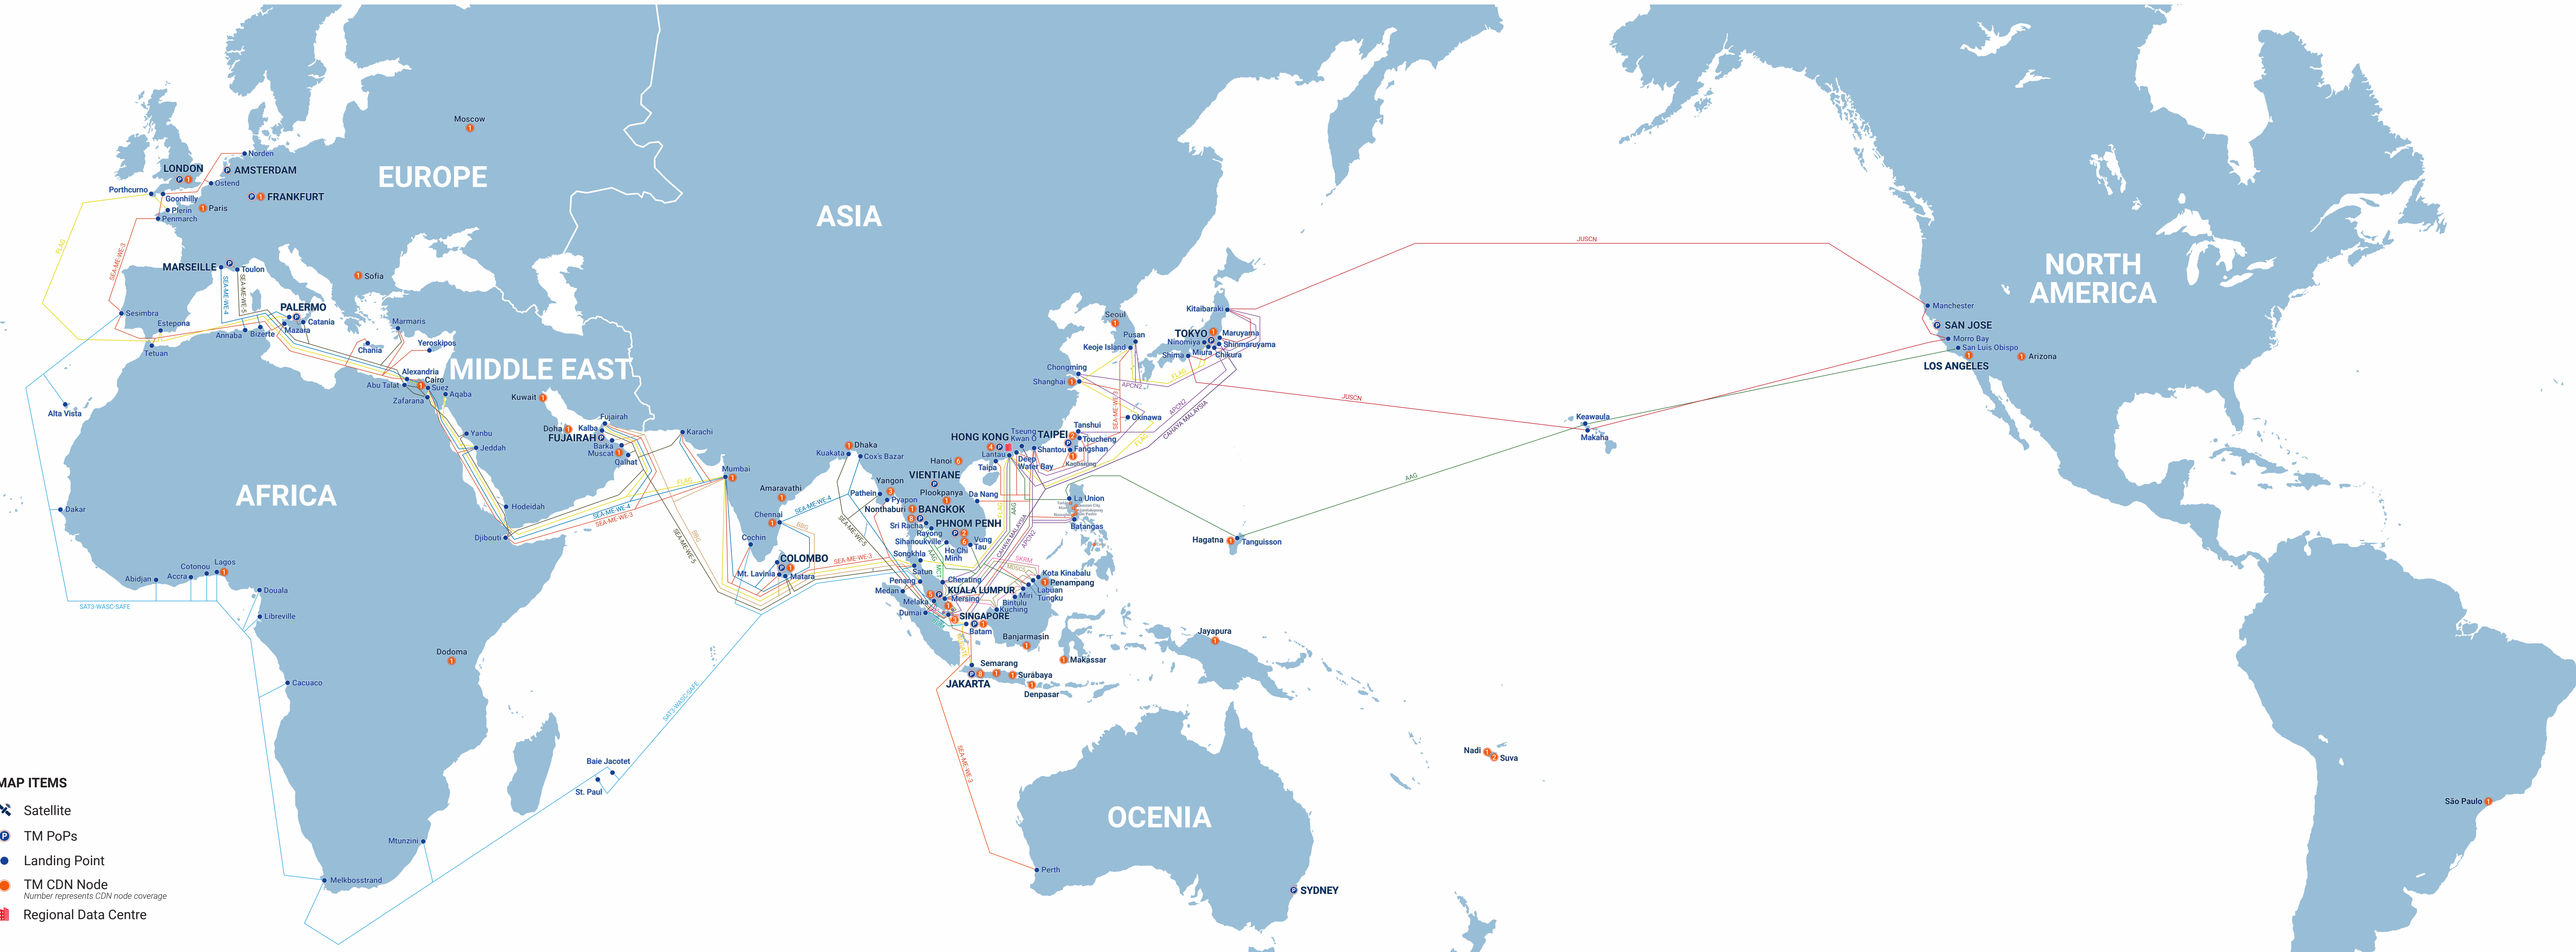

TM WORLDWIDE COVERAGE MAP

- Intelsat 20 68.5°E
- ABS2 75.0°E
- ABS2A 75.0°E
- Apstar 7 76.5°E
- G-Sat 30 83.0°E
- Mesat-3a 91.5°E
- Mesat-3a 91.5°E
- Asiasat 5 100.5°E
- Asiasat 7 105.5°E
- Asiasat 9 122.0°E
- Telstar 18 138.0°E
- Intelsat 19 166.0°E

- MAP ITEMS**
- Satellite
 - TM PoPs
 - Landing Point
 - TM CDN Node
Number represents CDN node coverage
 - Regional Data Centre

SUBMARINE CABLE SYSTEMS

	AFRICA	ASIA	EUROPE	MIDDLE EAST	NORTH AMERICA	OCEANIA
AAG		●			●	
APCN2		●				
BBG		●		●		
BDM		●				
CAHAYA MALAYSIA		●				
DMCS		●				
FLAG	●	●	●	●		
JUSCN		●			●	
MCT		●				
MDSCS		●				
NUGATE		●				
SAT3-WASC-SAFE	●	●	●			
SEA-ME-WE-3	●	●	●	●		●
SEA-ME-WE-4	●	●	●	●		
SEA-ME-WE-5	●	●	●	●		
SKRM		●				

DATA CENTRES & EDGE FACILITIES FOOTPRINTS IN MALAYSIA

- LEGEND**
- Data Centre
 - Edge Facilities

6

Regional Offices (RO) globally

Australia, UAE, Hong Kong, Singapore, UK and USA

29

Point-of-Presence (PoPs) worldwide

- Bayan Baru to Jerejak Island to Seberang Jaya
- Kuala Besut to Perhentian Island
- Langkawi to Kuala Perlis
- Lumut to Pangkor Island
- Malaysian Domestic Submarine Cable System (MDSCS)
- Rompin to Tioman Island
- Sistem Kabel Rakyat Malaysia (SKRM)