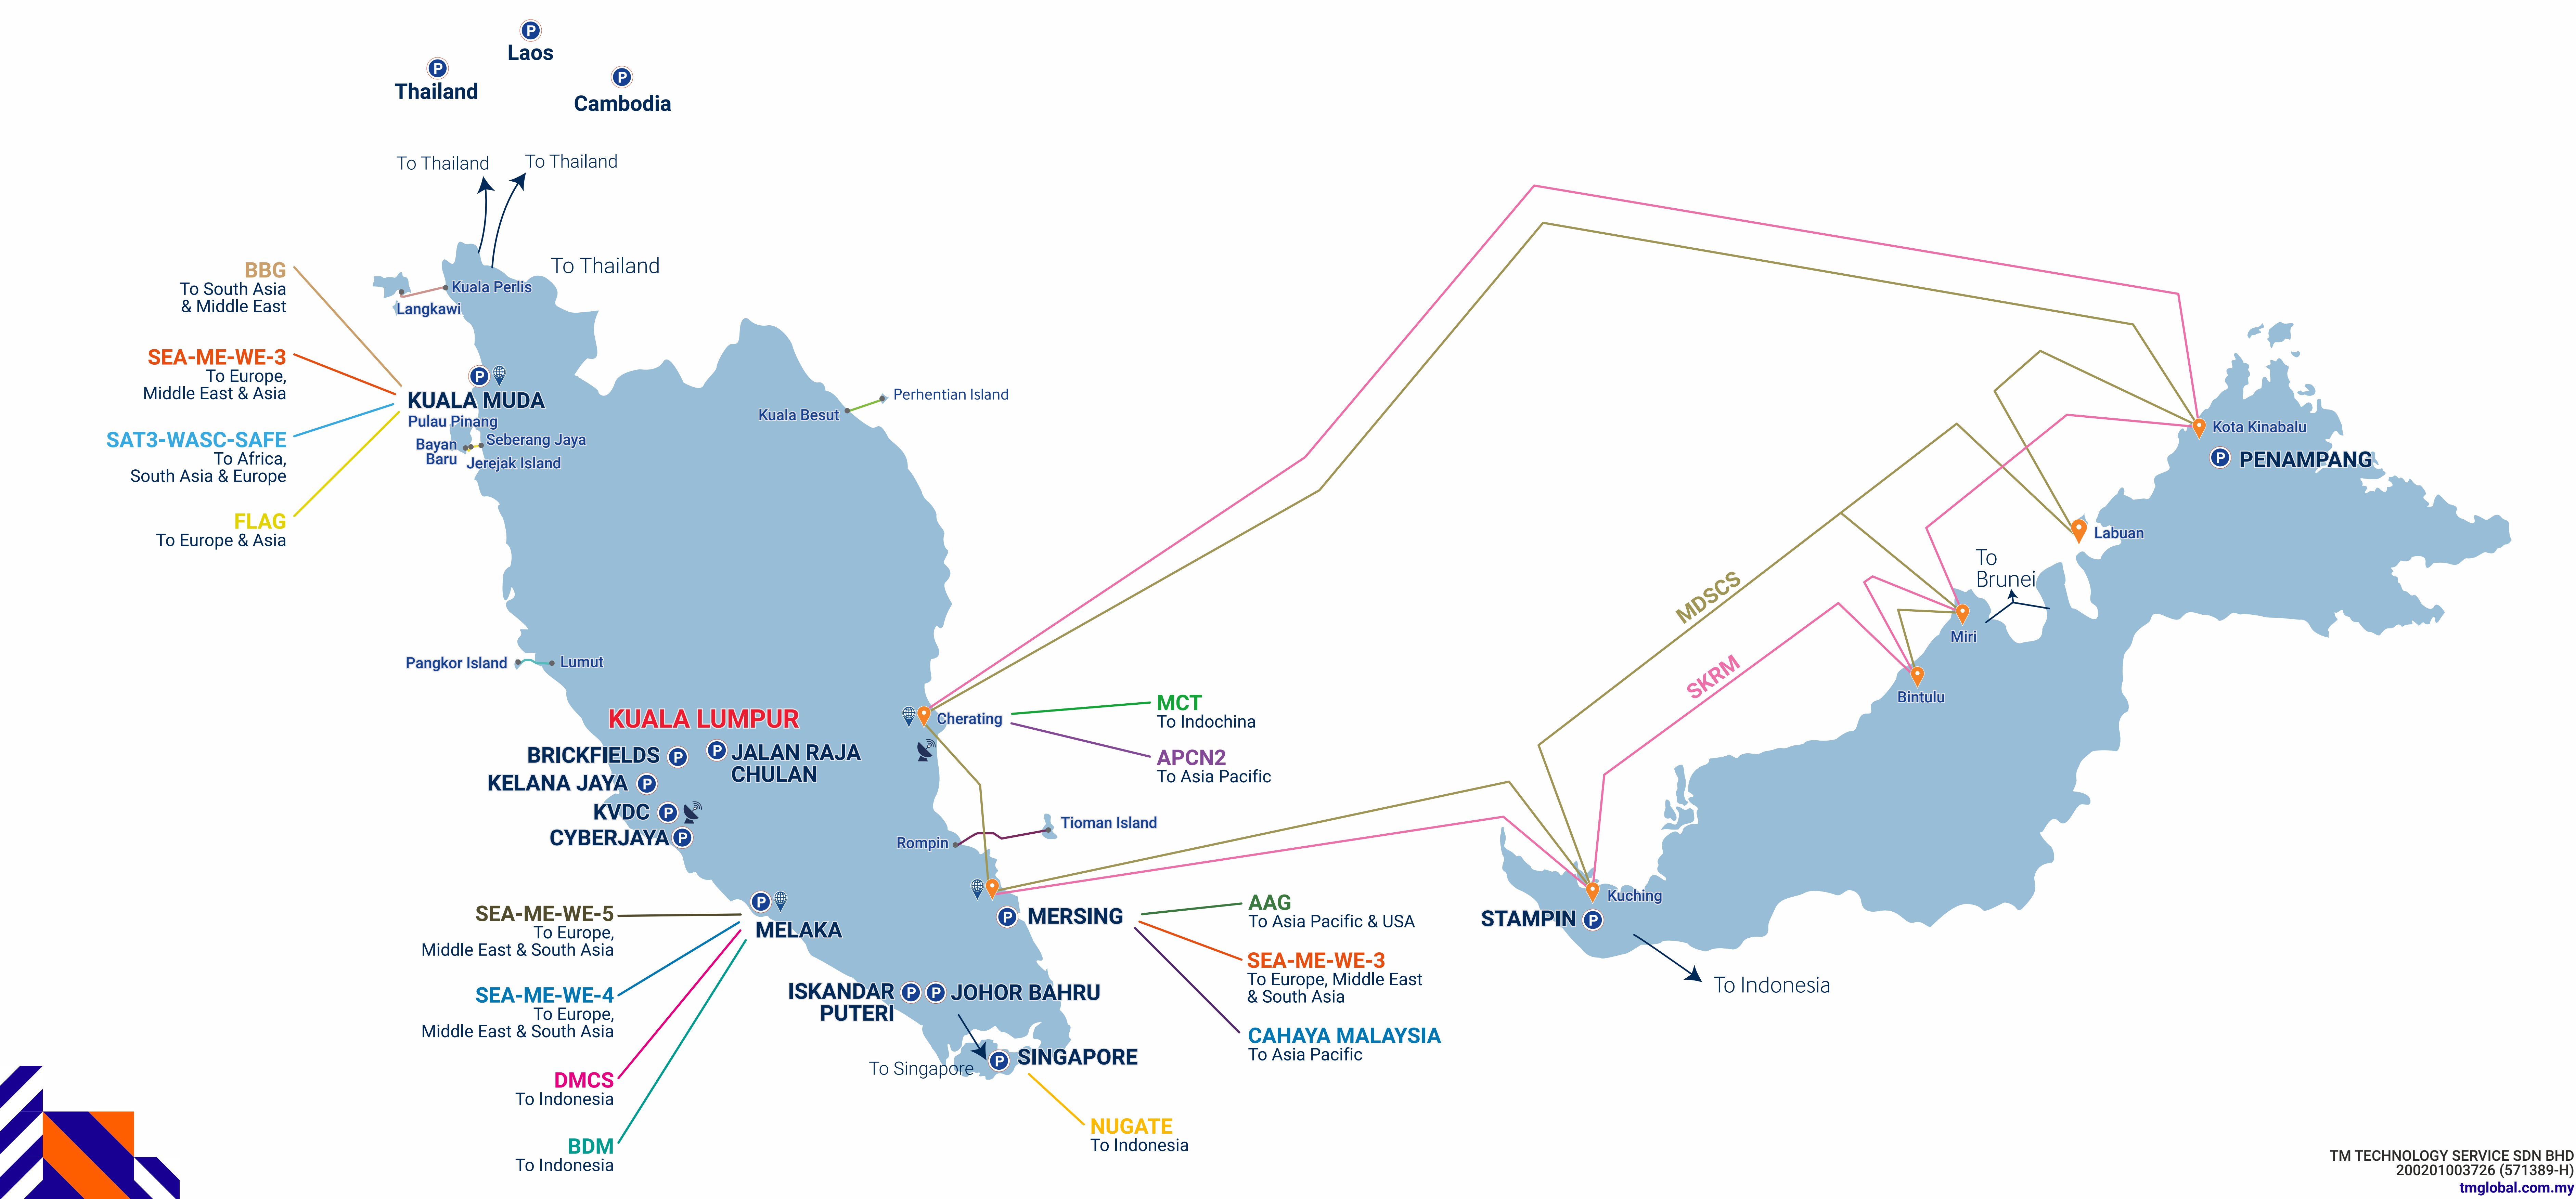

DATA CENTRES & EDGE FACILITIES FOOTPRINTS IN MALAYSIA

- LEGEND**
- Data Centre
 - Edge Facilities

6

Regional Offices (RO) globally

Australia, UAE, Hong Kong, Singapore, UK and USA

29

Point-of-Presence (PoPs) worldwide

TM DOMESTIC COVERAGE MAP

LEGEND

- Satellite
- Trunk Connectivity to International
- Earth Station
- TM PoPs
- International Cable Landing Station
- Domestic Cable Landing Station

DOMESTIC SUBMARINE CABLE SYSTEMS

- Bayan Baru to Jerejak Island to Seberang Jaya
- Kuala Besut to Perhentian Island
- Langkawi to Kuala Perlis
- Lumut to Pangkor Island
- Malaysian Domestic Submarine Cable System (MDSCS)
- Rompin to Tioman Island
- Sistem Kabel Rakyat Malaysia (SKRM)

INTERNATIONAL SUBMARINE CABLE SYSTEMS

AAG Asia America Gateway Cable Network	DMCS Dumai-Melaka Cable System	SAT3-WASC-SAFE South Atlantic 3 / Western Africe Submarine Cable / South Africa Far East
APCN 2 Asia Pacific Cable Network 2	FLAG Fiber-Optic Link Around the Globe	SEA-ME-WE-3 South East Asia-Middle East-Western Europe Cable System 3
BBG Bay of Bengal Gateway	JUSCN Japan-US Cable Network	SEA-ME-WE-4 South East Asia-Middle East-Western Europe Cable System 4
BDM Batam-Dumai-Melaka Cable System	MCT Malaysia-Cambodia-Thailand	SEA-ME-WE-5 South East Asia-Middle East-Western Europe Cable System 5
CAHAYA MALAYSIA Cahaya Malaysia	NUGATE Nusantara Gateway	